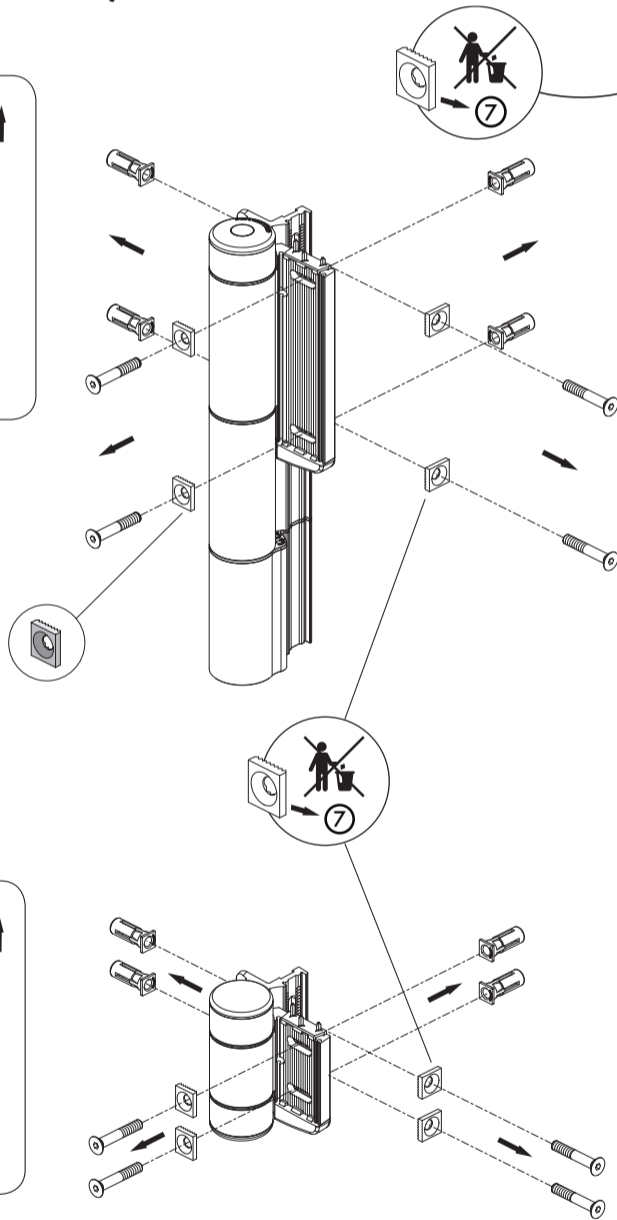

LIVE CHAT
www.locinoxusa.com

877-LOCINOX

helpusa@locinox.com

www.locinoxusa.com/clb-mammoth

② ALIGN BRACKETS

2"
50 mm

2"
50 mm

min. $1-1/8$ " - max. $2-1/8$ "
min. 30 mm - max. 54 mm

min. $2-3/8$ "
min. 60 mm

4x

③ DRILL HOLES FOR BRACKETS

6x

HEX 5mm

$\varnothing 3/16$ "
 $\varnothing 5$ mm

④ DRILL HOLES FOR BRACKETS

Ø7/16"
Ø11mm

⑤ ATTACH BRACKETS TO FRAMES

HEX
5mm

⑥ REMOVE EXISTING HINGE/CLOSER BOLTS

HEX
5mm

⑦ INSTALL HINGE/CLOSER ON BRACKETS

HEX
5mm

pictures@locinox.com

**SUCCESSFUL
INSTALLATION?**