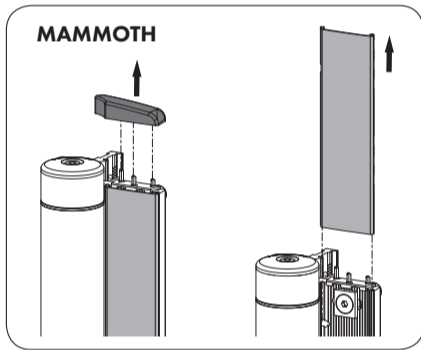

LIVE CHAT
www.locinoxusa.com

877-LOCINOX

helpusa@locinox.com

www.locinoxusa.com/clb-mammoth

② ALIGN BRACKETS

2"
50 mm

2"
50 mm

min. $1-1/8$ " - max. $2-1/8$ "
min. 30 mm - max. 54 mm

min. $2-3/8$ "
min. 60 mm

4x

③ DRILL HOLES FOR BRACKETS

6x

HEX 5mm

$\varnothing 3/16$ "
 $\varnothing 5$ mm

④ DRILL HOLES FOR BRACKETS

Ø7/16"
Ø11mm

⑤ ATTACH BRACKETS TO FRAMES

HEX
5mm

⑥ REMOVE EXISTING HINGE/CLOSER BOLTS

HEX
5mm

⑦ INSTALL HINGE/CLOSER ON BRACKETS

HEX
5mm

pictures@locinox.com

**SUCCESSFUL
INSTALLATION?**