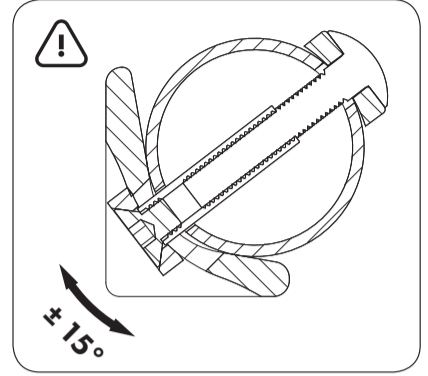

④ DRILL HOLES FOR BRACKETS

Ø7/16"
Ø11mm

⑤ ATTACH BRACKETS TO FRAMES

HEX
5mm

⑥ REMOVE EXISTING HINGE/CLOSER BOLTS

HEX
5mm

⑦ INSTALL HINGE/CLOSER ON BRACKETS

HEX
5mm

pictures@locinox.com

**SUCCESSFUL
INSTALLATION?**

Please send us your
pictures & videos

**SUCCESSVOLLE
INSTALLATIE?**

Stuur ons gerust uw
foto's & video's door

**INSTALLATION
RÉUSSITE?**

Veuillez nous envoyer
vos photos & vidéos

**ERFOLGREICHE
INSTALLATION?**

Bitte senden Sie uns
Ihre Bilder & Videos

**INSTALACION
EXITOSA?**

Por favor envíenos
sus fotos y videos

**UDANA
INSTALACJA?**

Prześlij nam swoje
zdjęcia i filmy

**УСПЕШНАЯ
УСТАНОВКА?**

Пожалуйста, отправьте нам
свой фотографии и видео

LOCINOX

Let's make it better together

Doc. Nr.: MANU-000405

Locinox nv • Mannebeekstraat 21 • 8790 Waregem • Belgium
Locinox LLC • 460 Windy Point Drive • Glendale Heights - IL 60139 • USA