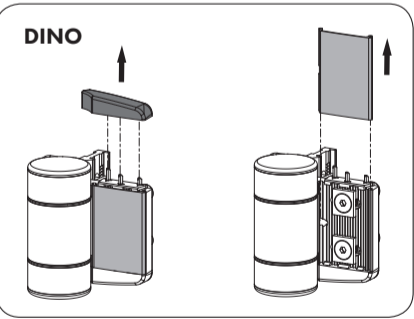

LIVE CHAT
www.locinoxusa.com

877-LOCINOX

helpusa@locinox.com

www.locinoxusa.com/clb-mammoth

② ALIGN BRACKETS

2"
50 mm

2"
50 mm

min. $1-1/8$ " - max. $2-1/8$ "
min. 30 mm - max. 54 mm

min. $2-3/8$ "
min. 60 mm

4x

③ DRILL HOLES FOR BRACKETS

6x

HEX 5mm

$\varnothing 3/16$ "
 $\varnothing 5$ mm

④ DRILL HOLES FOR BRACKETS

Ø7/16"
Ø11mm

⑤ ATTACH BRACKETS TO FRAMES

HEX
5mm

⑥ REMOVE EXISTING HINGE/CLOSER BOLTS

HEX
5mm

⑦ INSTALL HINGE/CLOSER ON BRACKETS

HEX
5mm

pictures@locinox.com

**SUCCESSFUL
INSTALLATION?**