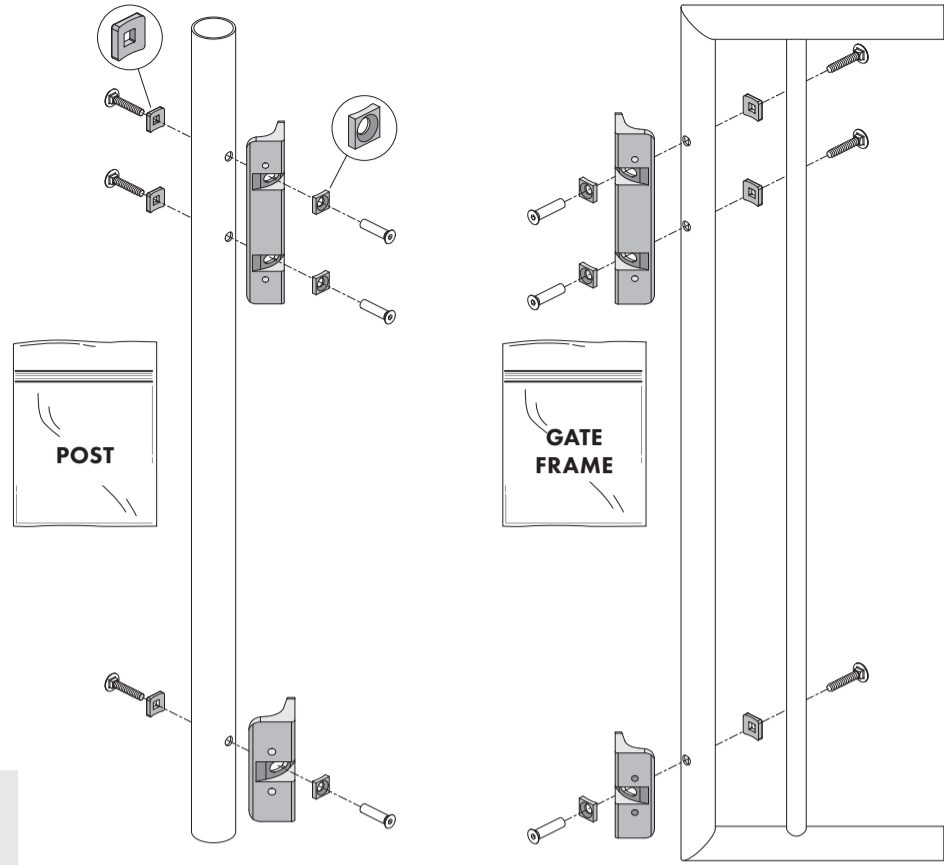

LIVE CHAT
www.locinoxusa.com

877-LOCINOX

helpusa@locinox.com

www.locinoxusa.com/clb-mammoth

② ALIGN BRACKETS

2"
50 mm

2"
50 mm

min. $1-1/8$ " - max. $2-1/8$ "
min. 30 mm - max. 54 mm

min. $2-3/8$ "
min. 60 mm

4x

③ DRILL HOLES FOR BRACKETS

6x

HEX 5mm

$\varnothing 3/16$ "
 $\varnothing 5$ mm

④ DRILL HOLES FOR BRACKETS

Ø7/16"
Ø11mm

⑤ ATTACH BRACKETS TO FRAMES

HEX
5mm

⑥ REMOVE EXISTING HINGE/CLOSER BOLTS

HEX
5mm

⑦ INSTALL HINGE/CLOSER ON BRACKETS

HEX
5mm

pictures@locinox.com

**SUCCESSFUL
INSTALLATION?**