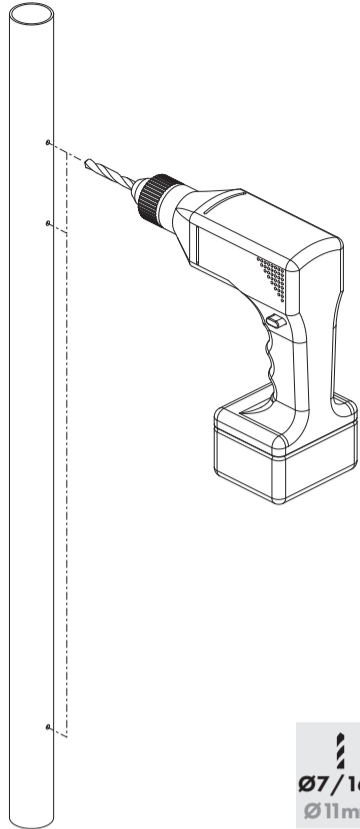

$\frac{3-15}{16}$ "
100 mm

$\frac{7-7}{8}$ "
200 mm

$\frac{3-15}{16}$ "
100 mm

Ø POST		3
min.	max.	
$\varnothing 1-7/8$ " $\varnothing 45$ mm	$\varnothing 2-3/8$ " $\varnothing 64$ mm	M8 x 45 mm
$\varnothing 2-7/8$ " $\varnothing 68$ mm	$\varnothing 3$ " $\varnothing 86$ mm	M8 x 70 mm
$\varnothing 4$ " $\varnothing 95$ mm - $\varnothing 113$ mm		M8 x 100 mm

LIVE CHAT
www.locinoxusa.com

877-LOCINOX

helpusa@locinox.com

www.locinoxusa.com/clb-mammoth

② ALIGN BRACKETS

2"
50 mm

2"
50 mm

min. $1-1/8$ " - max. $2-1/8$ "
min. 30 mm - max. 54 mm

min. $2-3/8$ "
min. 60 mm

4x

③ DRILL HOLES FOR BRACKETS

6x

HEX 5mm

$\varnothing 3/16$ "
 $\varnothing 5$ mm

④ DRILL HOLES FOR BRACKETS

Ø7/16"
Ø11mm

⑤ ATTACH BRACKETS TO FRAMES

HEX
5mm

⑥ REMOVE EXISTING HINGE/CLOSER BOLTS

HEX
5mm

⑦ INSTALL HINGE/CLOSER ON BRACKETS

HEX
5mm

pictures@locinox.com

**SUCCESSFUL
INSTALLATION?**