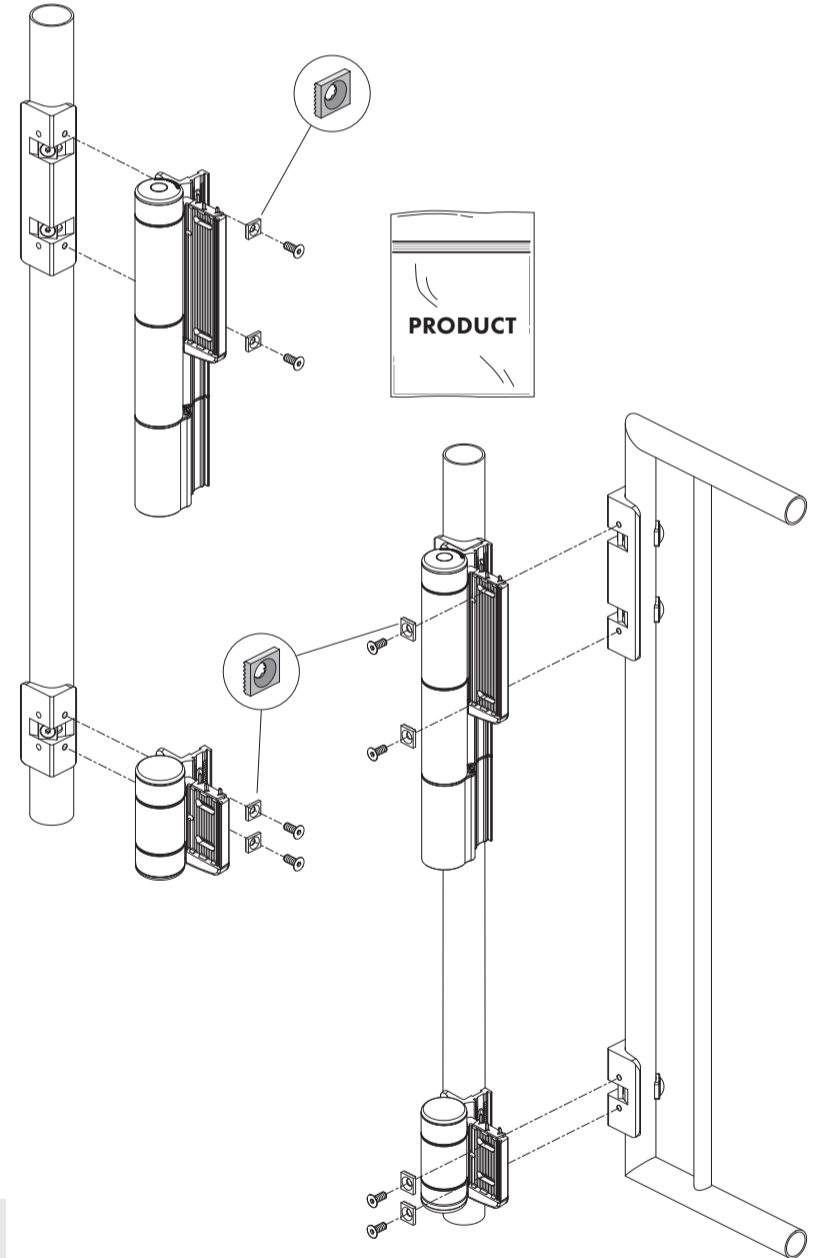

min. $2-3/8$ "
min. 60 mm

4x

③ DRILL HOLES FOR BRACKETS

6x

HEX 5mm

$\varnothing 3/16$ "
 $\varnothing 5$ mm

④ DRILL HOLES FOR BRACKETS

Ø7/16"
Ø11mm

⑤ ATTACH BRACKETS TO FRAMES

HEX
5mm

⑥ REMOVE EXISTING HINGE/CLOSER BOLTS

HEX
5mm

⑦ INSTALL HINGE/CLOSER ON BRACKETS

HEX
5mm

pictures@locinox.com

**SUCCESSFUL
INSTALLATION?**