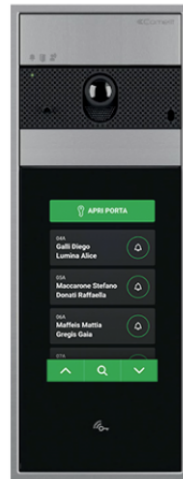

UT1090S

WALL-MNT COMPLETE VIDEO+TOUCH ULTRA ENT.PAN., SB1

Ultra series surface-mounted audio/video entrance panel with 5" Touchscreen module for Simplebus 1 system. To be used in systems with power supply unit art. 1595. Twilight sensor for touchscreen backlighting management. Omnidirectional digital microphone and double loudspeaker for high-fidelity audio. Wide-angle colour video camera with 120° horizontal, 90° vertical field of vision. Audio-visual indications for disabled individuals assistance request. 5" high-visibility capacitive display with impact-proof glass and theme selection (black or white). User-friendly graphic interface, can be customised with virtual call buttons or a number keypad to call the user directly when the code is known. Access control function with audio or audio/video module output and system actuator activation. Option of customising the buttons for direct calls to the switchboard, commercial activities with corresponding logos and viewing welcome messages. It has a Wiegand output for interfacing with access control systems, an RFID reader for activating an opening using keys or Comelit cards, and a Bluetooth connection. Consists of audio/video module art. UT1020, Touch module art. UT9270 and surface-mounted housing art. UT9173. Just 35 mm protrusion from the wall. Dimensions (L x H x D): 110x289x35 mm.

AWARDS

UT1090S

WALL-MNT COMPLETE VIDEO+TOUCH ULTRA ENT.PAN., SB1

DESIGN
MILANO

UT1090S

WALL-MNT COMPLETE VIDEO+TOUCH ULTRA ENT.PAN., SB1

GENERAL DATA

Type	Modular
Height (mm)	317.5
Width (mm)	125.5
Depth (mm)	35
Product weight (g)	2000
Product color	Aluminium, Black RAL9005
Wall-mounted	Yes

COMPATIBLE SYSTEMS

Audio/video Simplebus 2 with power supply art. 4888C	Yes
--	-----

DISPLAY

Display type	TFT
Display size (")	5
Touch screen	Yes, capacitive
Resolution (pixel)	800x480

AUDIO FEATURES

Microphone	MEMS audio digital sensor, omnidirectional
Loudspeaker	28mm (Ø), 8 Ohm, 1W (2)
Technologies implemented	Echo canceling