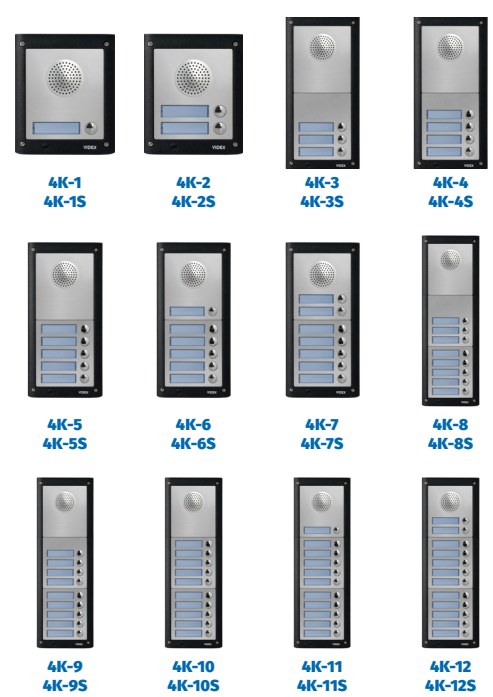

4K Audiokits

4000 Series Flush & Surface Audiokits

**STANDARD
3+1 AUDIO**

Part No.	4K-1	4K-1S	4K-2	4K-2S
CONNECTION	STANDARD 3+1 AUDIO			
OUTDOOR STATION	4000 Series			
SPEAKER UNIT MODULE	1 x 4836-1		1 x 4836-2	
CALL BUTTONS	1		2	
DOOR OPENING	Built-in Lock Relay			
CALL	Electronic Call Tone			
MOUNTING BOX	1 x 4851	1 x 4881	1 x 4851	1 x 4881
RAINSHIELD OPT.¹	4871	4891	4871	4891
SIZE	1 module			
MOUNTING	Flush	Surface	Flush	Surface
INDOOR STATION	1 x 3011		2 x 3011	
SERIES	3000 Series Smart Range			
CALL	Electronic Call Tone			
BUTTONS	1: Door open			
CONTROLS	Call tone volume (3 Levels)			
MOUNTING	Surface			
POWER SUPPLY UNIT	1 x 321 (322 PSU supplied for 3 way kits and above)			
INPUT/OUTPUT/VA	230Vac / 12Vac / 15VA			
SIZE	3 Modules A Type DIN Box (52.5x105x65mm)			
MOUNTING	DIN bar or direct wall fixing			

¹ To be ordered separately

3 WAY UP TO 12 WAY 4K AUDIOKITS

4K-3 up to 4K-12 flush kits also available.

4K-3S up to 4K-12S surface kits also available.

Please note that panel sizes and back box sizes will vary depending on the Audiokit required.