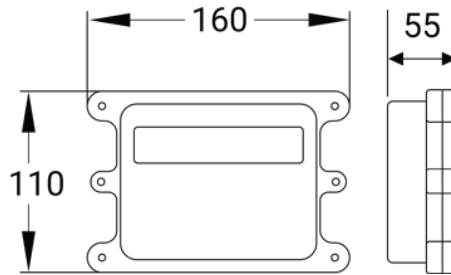

i-GATE-DUAL-EU
i-GATE-DUAL-AU
i-GATE-DUAL-US

DIMENSIONS FOR i-GATE DUAL

Automatic APN detection on selected major networks.

Remote sms diagnostics features including modem reboot and dial test.

Regular status reports-choose between daily and weekly reports to confirm online status.