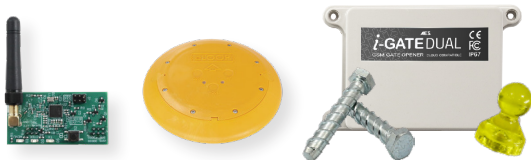

E-LOOP INTEGRATION

The i-Gate Dual integrates connection features with our e-Loop range! Allowing more control over the wireless vehicle detection unit.

- SMS Notification when E-loop battery is low (4 Numbers).
- Push-To-Exit time limits & suspend times.
- E-Loop only OR E-Loop & remote lock out times.
- Program E-loop, 7 day time clock, automatic gate opening and close times etc.

i-GATE-DUAL

E-LOOP'S

E-TRANS-PLUS

This device plugs into our latest I-gate unit the I-Gate-Dual, which gives the user extra features.

*Direct SMS commands can be used.

Domestic Kit

EL00M-KPT

- 1x e-Loop Mini Exit mode.
- 1x e-Trans-Plus (Plug in).
- 1x i-Gate-Dual.
- 1x Concrete fixing bolt.

i-GATE-DUAL

E-LOOP MINI

E-TRANS-PLUS

Connects to I-Gate-Duo for extra features.

Commercial Kits

PRESENCE MODE WITH ADDED RADAR PROTECTION.

Dual sensor technology - Magnetic field and Radar detection. Can be set in Exit Mode.

EL00C-RAD-KPT

- 1x e-Loop commercial **Presence mode**
- 1x e-Trans-Plus (Plug in).
- 1x i-Gate-Dual.
- 2x Concrete fixing bolts.
- 1x magnet

EL00IG-RAD-KPT

- 1x e-Loop commercial **Presence mode**
- 1x e-Trans-Plus (Plug in).
- 1x i-Gate-Dual.
- 1x magnet